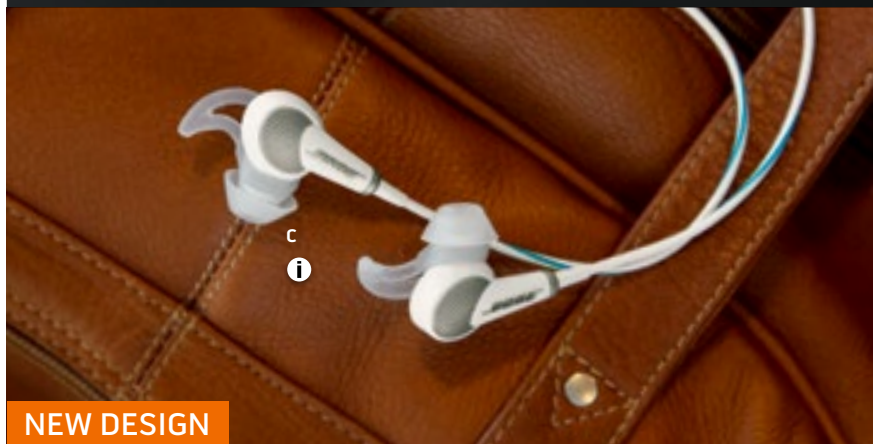

QUIETCOMFORT® 20 ACOUSTIC NOISE CANCELLING™ HEADPHONES

Use the noise cancelling to reduce distractions and focus on your music. Or, touch a button on the inline remote/mic for Aware mode, and hear what's happening around you. Rechargeable battery lasts up to 16 hours. Includes carry case. In **C** White (Apple devices or Samsung/Android devices) or **D** Black (Apple devices or Samsung/Android devices). **$299.95**

Turn off the world and hear every note of your music with powerful, accurate, crystal-clear sound.

NEW DESIGN