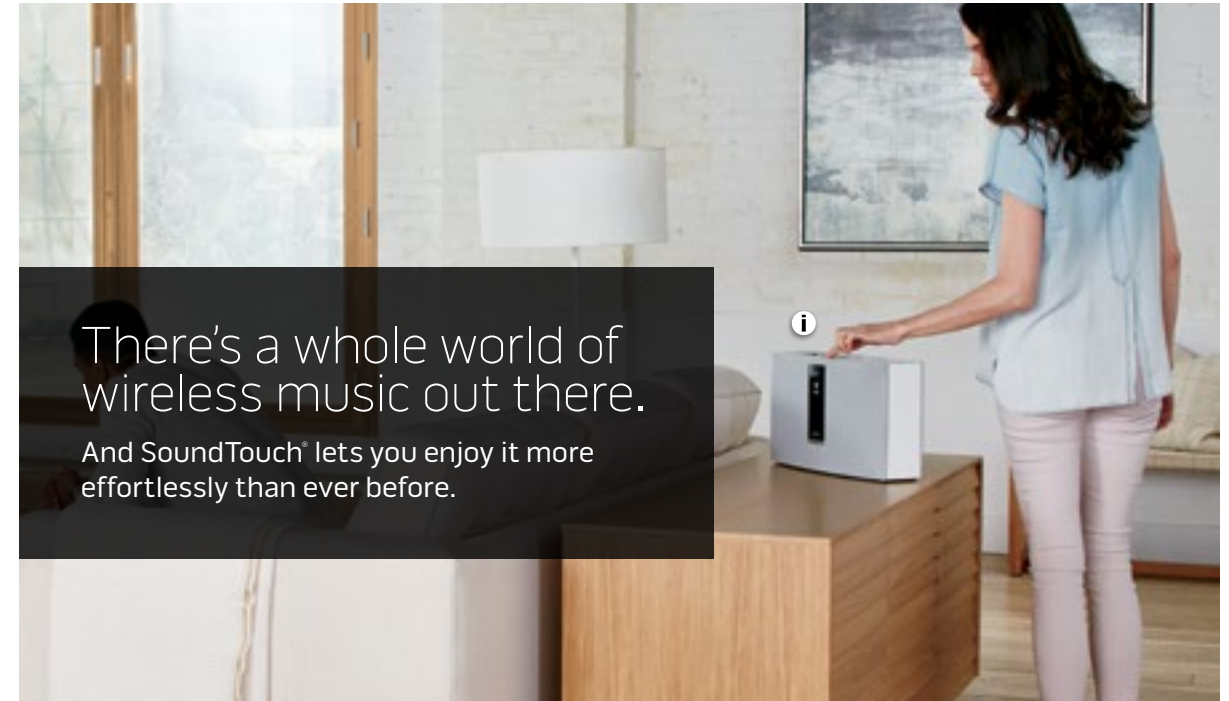

There's a whole world of wireless music out there.

And SoundTouch® lets you enjoy it more effortlessly than ever before.

SoundTouch® systems are easier to use than any other home wireless systems available and come with a free, powerful app and a simple remote control. The app lets you set six custom presets and change them whenever you want — a Pandora® station on one, a Spotify® playlist, iTunes playlist, or radio station on the others. And your remote and SoundTouch® speakers automatically remember them, too. So when you want to use your phone or tablet to control your system, you can. And

when you don't want to power up, swipe and put in a passcode — you don't have to. Just use the remote or press a preset and your music starts in an instant. Plus, with Bluetooth® built in to every SoundTouch® system, you can listen to whatever you want from any Bluetooth device. SoundTouch® systems work together to create a multi-room listening experience, so you can play the same music everywhere or listen to different music in different rooms — even on the patio.