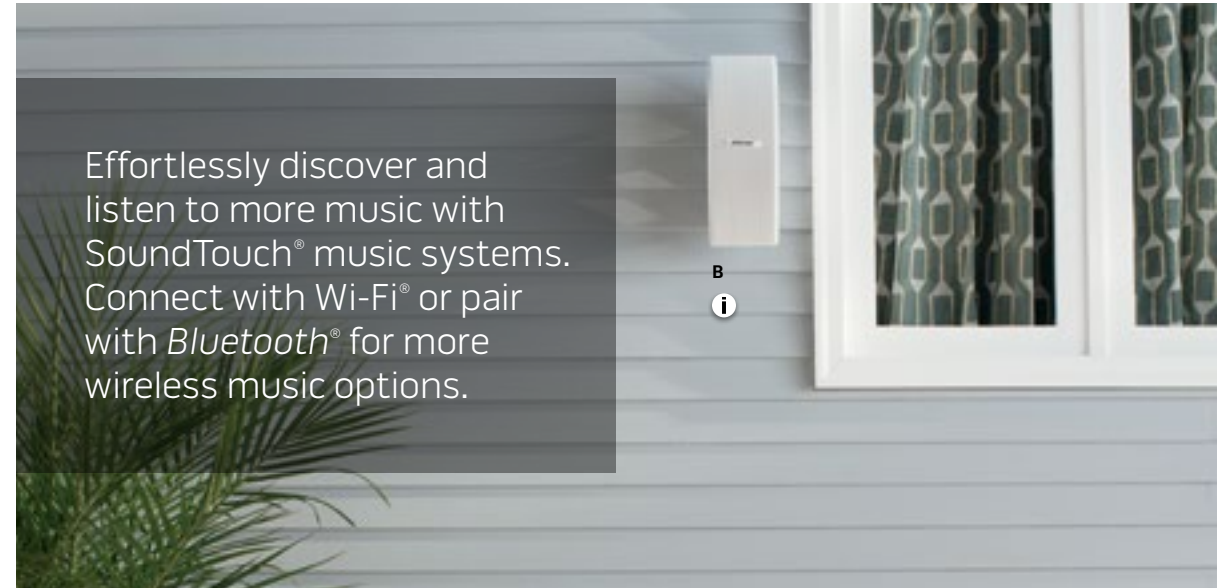

B

ⓘ

Effortlessly discover and listen to more music with SoundTouch® music systems. Connect with Wi-Fi® or pair with Bluetooth® for more wireless music options.

ⓘ

151® SE ENVIRONMENTAL SPEAKERS
Our most popular outdoor speakers are made to withstand snow, rain, salt and extreme temperatures. Power them with the SoundTouch® SA-5 amplifier to play wireless music outside. In **B** White or Black. **$278.95**

ⓘ

251® ENVIRONMENTAL SPEAKERS
Our best stereo wall-mount speakers are guaranteed to withstand harsh weather. Power them with the SoundTouch® SA-5 amplifier to stream your music outdoors. In Black or White. **$398.95**

SOUNDTOUCH® SA-5 AMPLIFIER
Add speakers and experience a world of wireless music. This 100W amplifier works with nearly any passive speaker, including the 251 and 151 speakers. (Available later in 2015). In Black. **$499.95**