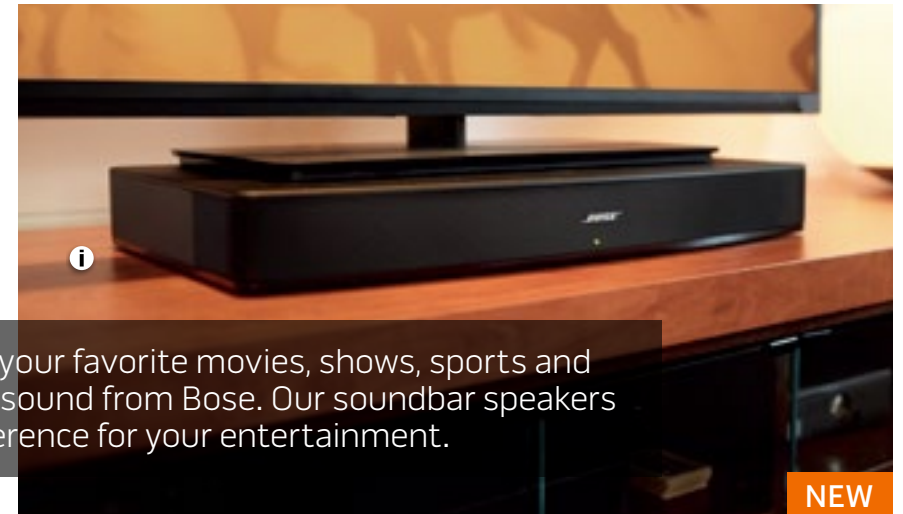

NEW

Feel the power of all your favorite movies, shows, sports and games with thrilling sound from Bose. Our soundbar speakers will make all the difference for your entertainment.