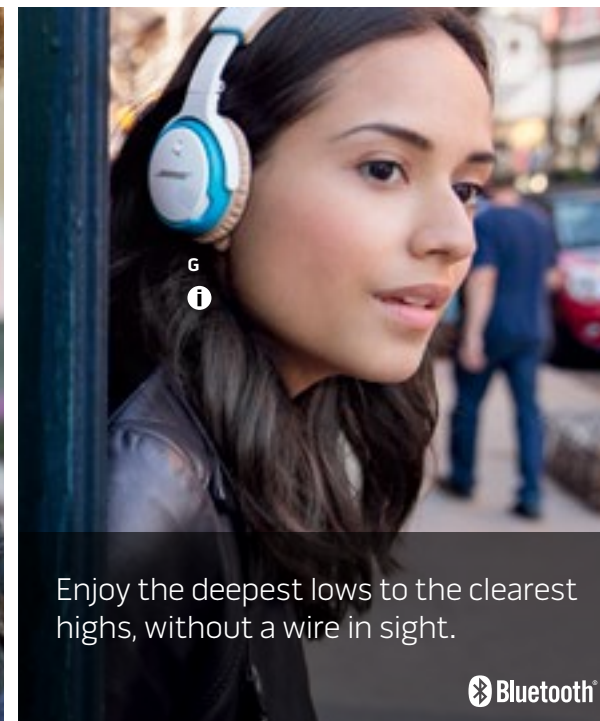

Turn off the world and hear every note of your music with powerful, accurate, crystal-clear sound.

NEW DESIGN

NEW

Bluetooth

Enjoy the deepest lows to the clearest highs, without a wire in sight.

Bluetooth

**SOUNDLINK® AROUND-EAR WIRELESS HEADPHONES II**