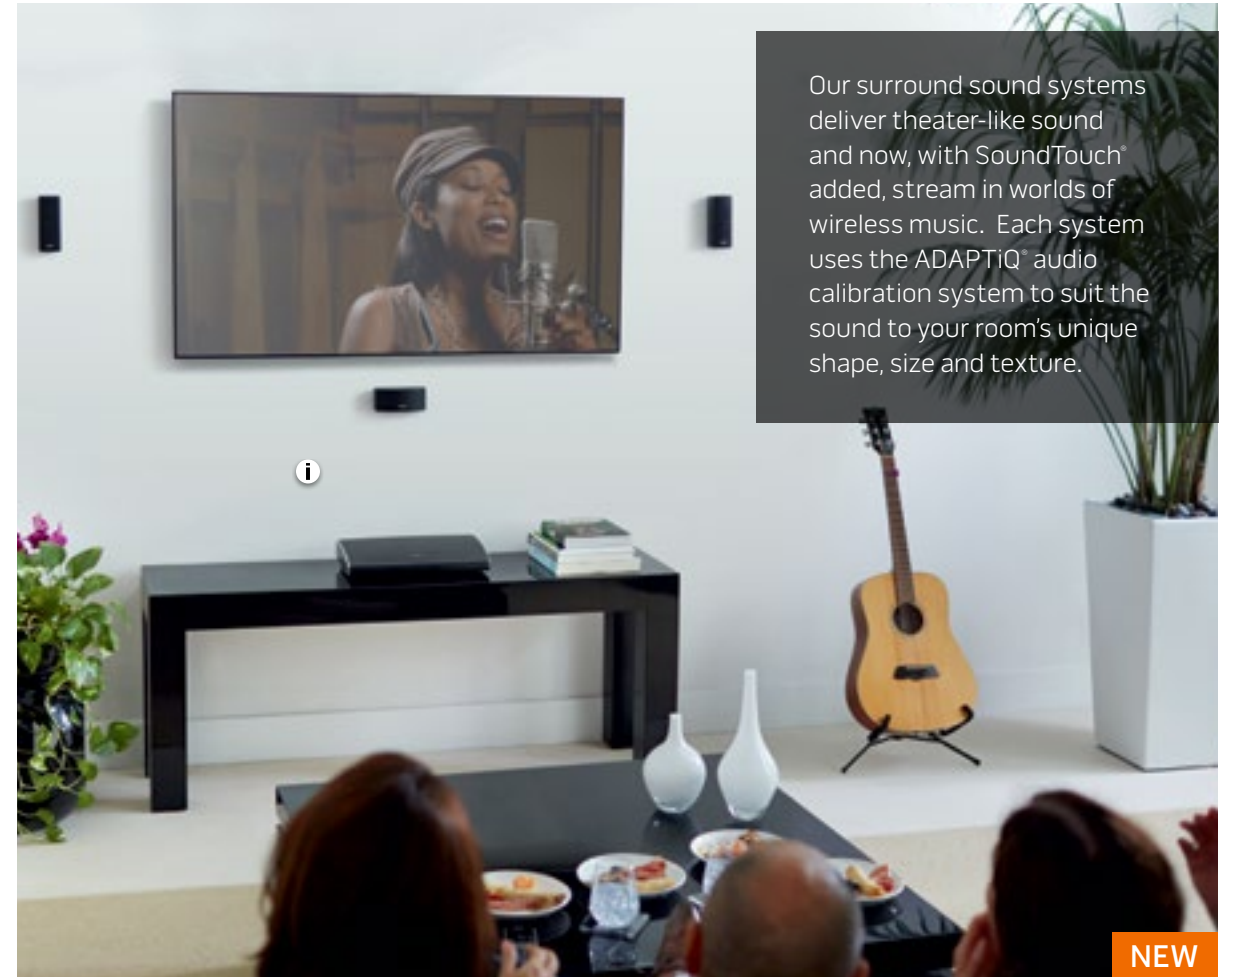

NEW

Feel the power of all your favorite movies, shows, sports and games with thrilling sound from Bose. Our soundbar speakers will make all the difference for your entertainment.

**NEW**

**LIFESTYLE® SOUNDTOUCH® 525 ENTERTAINMENT SYSTEM** Five Direct/Reflecting® speakers and an Acoustimass® module enliven your home theater. Explore music with SoundTouch® and pair any *Bluetooth*® device to the system. The Unify® intelligent integration system walks you through an easy step-by-step setup process. Universal remote included. In Black. **\$2,799.95**

**NEW**

**SOUNDTOUCH® 520 HOME THEATER SYSTEM** True 5.1 surround sound from five slim speakers. Use SoundTouch® and *Bluetooth* to wirelessly stream all your music through the system. A compact control console ties it all together. Universal remote included. In Black. **\$1,499.95**