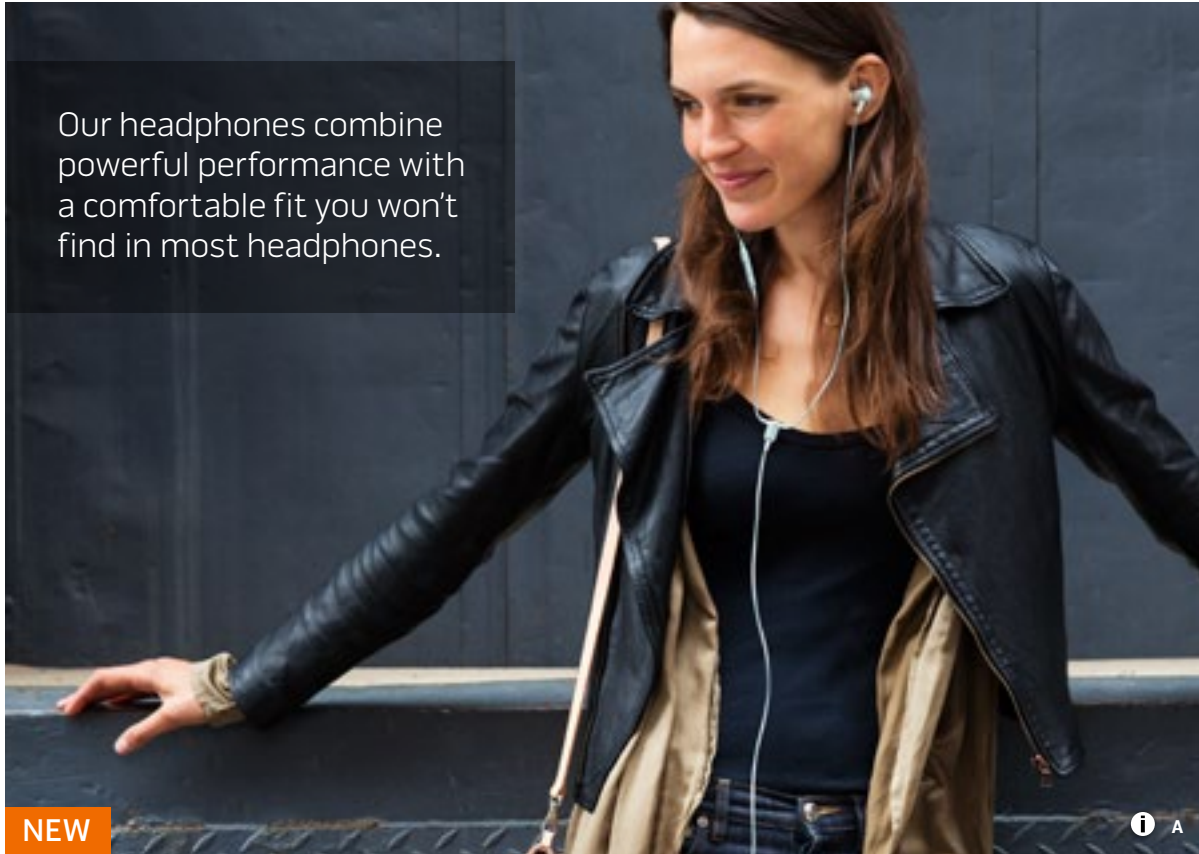

Our headphones combine powerful performance with a comfortable fit you won't find in most headphones.