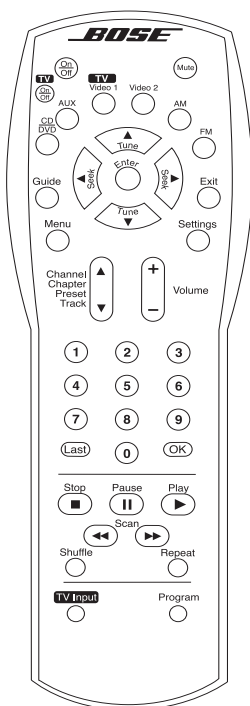

Getting familiar with the added functions

Buttons on the remote control are grouped according to function. Most of the buttons work just like the 3•2•1 system remote buttons.

The advanced functionality is highlighted below.

POWER and MUTE controls

Switches the system on or off.

Switches the TV on or off.

Does not turn cable box or satellite box on or off.

Mutes/unmutes the system volume.

SOURCE SELECTION controls

Selects Video 1 as the sound source and turns the system on.

Unmutes the system volume.

Changes the input selection on the TV.

Selects the built-in CD/DVD player and turns the system on.

Unmutes the system volume.

Selects AUX as the sound source and turns the system on.

Unmutes the system volume.

Selects Video 2 as the sound source and turns the system on.

Unmutes the system volume.

Selects the built-in tuner and turns the system on to the previously selected AM station.

Unmutes the system volume.

Selects the built-in tuner and turns the system on to the previously selected FM station.

Unmutes the system volume.