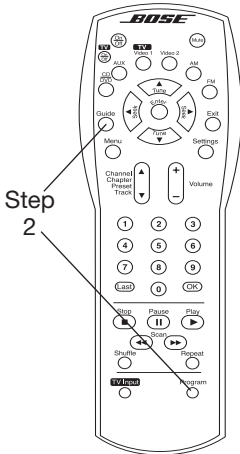

To control the cable/satellite box

1. Turn on both the 3•2•1 system and your cable/satellite box.
2. Press and hold the **Program** and **Guide** buttons (shown on the left) for 3 seconds. The remote source buttons will light to signal that you have entered programming mode.
3. Use the number keys to enter your cable/satellite box's four-digit setup code.
4. Press **Program** once to complete programming. The remote will flash once to indicate successful programming. To confirm that, use the remote to change cable/satellite channels.

Note: If your advanced remote flashes rapidly several times during programming, an error has occurred. Wait 7 seconds for the remote to clear and begin programming again.