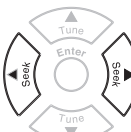

Exits the displayed cable/satellite guide menu.

Enters submenus. Also accepts custom settings, choices, or entries in conjunction with other buttons.

Tunes the AM/FM radio up or down to the next higher or lower frequency.

In an on-screen menu, selects the next item, up or down.

Seeks forward or backward to the next strongest radio station.

In an on-screen menu, changes the setting of a selected menu item.

Menu

Displays the menu of the DVD disc currently loaded in the tray, if applicable.