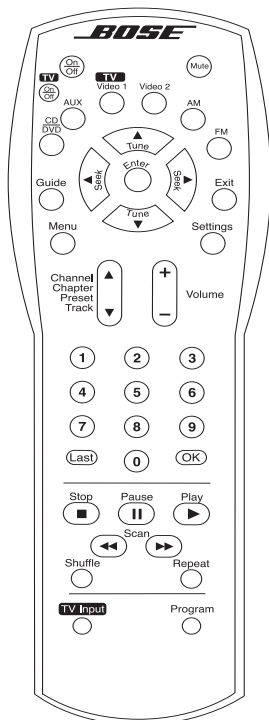

In an on-screen menu, selects the next item, up or down.

Seeks forward or backward to the next strongest radio station.

In an on-screen menu, changes the setting of a selected menu item.

Menu

Displays the menu of the DVD disc currently loaded in the tray, if applicable.

Settings

Displays or exits the Bose® 3•2•1 system on-screen menus when the Video Input setting is selected on the TV.

Skips to the next/previous TV, cable, or satellite channel, DVD chapter, radio station preset, or CD track.

Select a channel when TV Video 1 is on.♪

Each button gives you access to a similarly numbered DVD chapter, CD track, or radio station preset.

Last

Returns to the TV or cable/satellite channel previously selected.

OK

Enters the selected channel.

♪ **Note:** When selecting numbers 1 through 9, entering a zero before the number ensures the fastest response.

PLAYBACK controls

Stop

Stops the disc player and, for DVDs only, temporarily holds the place where the disc stopped. Press **Stop** again and the player moves to the beginning of the disc.