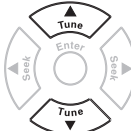

Tunes the AM/FM radio up or down to the next higher or lower frequency.

In an on-screen menu, selects the next item, up or down.